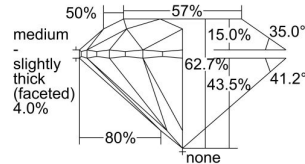

GIA®

FACSIMILE

GIA REPORT 6321336879

Verify this report at GIA.edu

GIA NATURAL DIAMOND DOSSIER®

March 22, 2019
GIA Report Number 6321336879
Shape and Cutting Style ..... Round Brilliant
Measurements ..... 5.16 - 5.20 x 3.25 mm

GRADING RESULTS

Carat Weight ..... 0.54 carat
Color Grade ..... G
Clarity Grade VS2
Cut Grade ..... Excellent

ADDITIONAL GRADING INFORMATION

Polish ..... Excellent
Symmetry ..... Excellent
Fluorescence ..... None
Clarity Characteristics ..... Crystal, Cloud
Inscription(s): GIA 6321336879

PROPORTIONS

Profile to actual proportions

GRADING SCALES

GIA COLOR SCALE	GIA CLARITY SCALE	GIA CUT SCALE	
D	FLAWLESS	EXCELLENT	
E	INTERNALLY FLAWLESS		
F		VVS₁	VERY GOOD
G	VVS₂		
H	VS₁	GOOD	
I	VS₂		
J	SI₁	FAIR	
K	SI₂		
L	I₁	POOR	
M	I₂		
N	I₃		
O			
P			
Q			
R			
S			
T			
U			
V			
W			
X			
Y			
Z