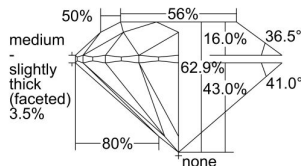

GIA®

FACSIMILE

GIA REPORT 6321332474

Verify this report at GIA.edu

GIA NATURAL DIAMOND DOSSIER®

March 22, 2019
GIA Report Number 6321332474
Shape and Cutting Style ..... Round Brilliant
Measurements ..... 5.30 - 5.32 x 3.34 mm

GRADING RESULTS

Carat Weight ..... 0.58 carat
Color Grade ..... H
Clarity Grade VS1
Cut Grade ..... Excellent

ADDITIONAL GRADING INFORMATION

Polish ..... Excellent
Symmetry ..... Excellent
Fluorescence ..... None
Clarity Characteristics..... Crystal, Pinpoint
Inscription(s): GIA 6321332474

PROPORTIONS

Profile to actual proportions

GRADING SCALES

GIA COLOR SCALE

COLORLESS	D
	E
	F
	G
	H
	I
	J
NEAR COLORLESS	K
	L
Faint	M
	N
	O
	P
Very Light	Q
	R
	S
	T
	U
	V
Light	W
	X
	Y
	Z

GIA CLARITY SCALE

FLAWLESS	VERY VERY SLIGHTLY INCLUDED	VVS₁	VVS₂	VS₁	VS₂	SLIGHTLY INCLUDED	SI₁	SI₂	I₁	I₂	I₃	
												INTERNALLY FLAWLESS

GIA CUT SCALE

EXCELLENT
VERY GOOD
GOOD
FAIR
POOR