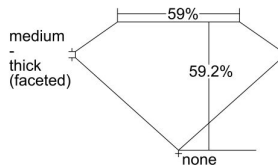

GIA®

FACSIMILE

GIA REPORT 6321290784

Verify this report at GIA.edu

GIA NATURAL DIAMOND DOSSIER®

March 19, 2019
GIA Report Number 6321290784
Shape and Cutting Style ..... Heart Brilliant
Measurements ..... 5.58 x 6.48 x 3.84 mm

GRADING RESULTS

Carat Weight ..... 0.80 carat
Color Grade ..... G
Clarity Grade VS2

ADDITIONAL GRADING INFORMATION

Polish ..... Excellent
Symmetry ..... Excellent
Fluorescence ..... None
Clarity Characteristics ..... Crystal, Cloud
Inscription(s): GIA 6321290784

PROPORTIONS

Profile not to actual proportions

GRADING SCALES

GIA COLOR SCALE		GIA CLARITY SCALE			
COLORLESS	D	VERY VERY SLIGHTLY INCLUDED	FLAWLESS		
	E		INTERNALLY FLAWLESS		
	F	VERY SLIGHTLY INCLUDED	VVS₁		
	G		VVS₂		
	H		VS₁		
	NEAR COLORLESS	I	SLIGHTLY INCLUDED	VS₂	
		J		SI₁	
		FAINT	K	INCLUDED	SI₂
			L		I₁
			M		I₂
VERTICALLY LIGHT	N	INCLUDED	I₃		
	O				
	P				
	Q				
	R				
LIGHT	S				
	T				
	U				
	V				
	W				
X					
Y					
Z