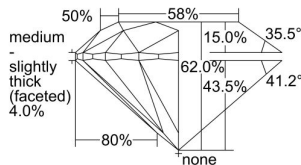

GIA®

FACSIMILE

GIA REPORT 6321142159

Verify this report at GIA.edu

GIA NATURAL DIAMOND DOSSIER®

March 01, 2019
GIA Report Number 6321142159
Shape and Cutting Style ..... Round Brilliant
Measurements ..... 4.71 - 4.73 x 2.93 mm

GRADING RESULTS

Carat Weight ..... 0.40 carat
Color Grade ..... H
Clarity Grade VVS1
Cut Grade ..... Excellent

ADDITIONAL GRADING INFORMATION

Polish ..... Excellent
Symmetry ..... Excellent
Fluorescence ..... Medium Blue
Clarity Characteristics ..... Cloud
Inscription(s): GIA 6321142159

PROPORTIONS

Profile to actual proportions

GRADING SCALES

GIA COLOR SCALE	GIA CLARITY SCALE	GIA CUT SCALE	
D	FLAWLESS	EXCELLENT	
E	INTERNALLY FLAWLESS		
F		VVS₁	VERY GOOD
G	VVS₂		
H	VS₁	GOOD	
I	VS₂		
J	SI₁	FAIR	
K	SI₂		
L	I₁	POOR	
M	I₂		
N	I₃		
O			
P			
Q			
R			
S			
T			
U			
V			
W			
X			
Y			
Z