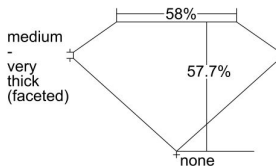

GIA®

FACSIMILE

GIA REPORT 6321089588

Verify this report at GIA.edu

GIA NATURAL DIAMOND DOSSIER®

March 01, 2019
GIA Report Number 6321089588
Shape and Cutting Style ..... Heart Brilliant
Measurements ..... 5.83 x 6.85 x 3.95 mm

GRADING RESULTS

Carat Weight ..... 0.90 carat
Color Grade ..... D
Clarity Grade VS1

ADDITIONAL GRADING INFORMATION

Polish ..... Very Good
Symmetry ..... Very Good
Fluorescence ..... Faint
Clarity Characteristics ..... Cloud, Pinpoint
Inscription(s): GIA 6321089588

PROPORTIONS

Profile not to actual proportions

GRADING SCALES

GIA COLOR SCALE		GIA CLARITY SCALE			
COLORLESS	D	VERY VERY SLIGHTLY INCLUDED	FLAWLESS		
	E		INTERNALLY FLAWLESS		
	F	VERY SLIGHTLY INCLUDED	VVS₁		
	G		VVS₂		
	H		VS₁		
	NEAR COLORLESS	I	SLIGHTLY INCLUDED	VS₂	
		J		SI₁	
		FAINT	K	INCLUDED	SI₂
			L		I₁
			M		I₂
VERT LIGHT	N		INCLUDED	I₃	
	O				
	P				
	Q				
	LIGHT		R		
		S			
		T			
U					
V					
W					
X					
Y					
Z