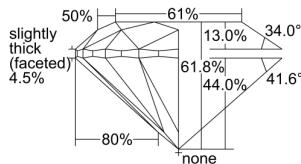

GIA®

FACSIMILE

GIA REPORT 6321066304

Verify this report at GIA.edu

GIA NATURAL DIAMOND DOSSIER®

February 25, 2019
GIA Report Number 6321066304
Shape and Cutting Style ..... Round Brilliant
Measurements ..... 5.26 - 5.29 x 3.26 mm

GRADING RESULTS

Carat Weight ..... 0.56 carat
Color Grade ..... D
Clarity Grade VVS1
Cut Grade ..... Excellent

ADDITIONAL GRADING INFORMATION

Polish ..... Excellent
Symmetry ..... Excellent
Fluorescence ..... Strong Blue
Clarity Characteristics..... Pinpoint, Internal Graining, Feather
Inscription(s): GIA 6321066304

PROPORTIONS

Profile to actual proportions

GRADING SCALES

GIA COLOR SCALE	GIA CLARITY SCALE	GIA CUT SCALE	
D	FLAWLESS	EXCELLENT	
E	INTERNALLY FLAWLESS		
F		VVS₁	VERY GOOD
G	VVS₂		
H	VS₁	GOOD	
I	VS₂		
J	SI₁	FAIR	
K	SI₂		
L	I₁	POOR	
M			
N			
O	I₂		
P			
Q			
R	I₃		
S			
T			
U			
V			
W			
X			
Y			
Z