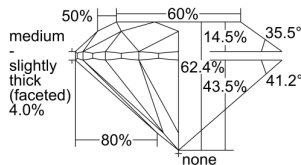

GIA®

FACSIMILE

GIA REPORT 6315954326

Verify this report at GIA.edu

GIA NATURAL DIAMOND DOSSIER®

February 12, 2019
GIA Report Number 6315954326
Shape and Cutting Style ..... Round Brilliant
Measurements ..... 5.62 - 5.67 x 3.52 mm

GRADING RESULTS

Carat Weight ..... 0.70 carat
Color Grade ..... F
Clarity Grade VS1
Cut Grade ..... Excellent

ADDITIONAL GRADING INFORMATION

Polish ..... Excellent
Symmetry ..... Excellent
Fluorescence ..... Medium Blue
Clarity Characteristics..... Crystal, Feather, Pinpoint, Indented
Natural

Inscription(s): GIA 6315954326

PROPORTIONS

Profile to actual proportions

GRADING SCALES

GIA COLOR SCALE	GIA CLARITY SCALE	GIA CUT SCALE	
D	FLAWLESS	EXCELLENT	
E	INTERNALLY FLAWLESS		
F		VVS₁	VERY GOOD
G	VVS₂		
H	VS₁	GOOD	
I	VS₂		
J	SI₁	FAIR	
K	SI₂		
L	I₁	POOR	
M	I₂		
N	I₃		
O			
P			
Q			
R			
S			
T			
U			
V			
W			
X			
Y			
Z