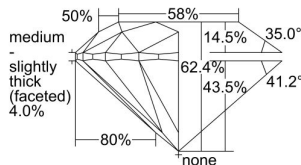

GIA®

FACSIMILE

GIA REPORT 6315778425

Verify this report at GIA.edu

GIA NATURAL DIAMOND DOSSIER®

January 22, 2019
GIA Report Number **6315778425**
Shape and Cutting Style ..... **Round Brilliant**
Measurements ..... **5.14 - 5.17 x 3.22 mm**

GRADING RESULTS

Carat Weight ..... **0.53 carat**
Color Grade ..... **G**
Clarity Grade **S11**
Cut Grade ..... **Excellent**

ADDITIONAL GRADING INFORMATION

Polish ..... **Excellent**
Symmetry ..... **Excellent**
Fluorescence ..... **None**
Clarity Characteristics..... **Cloud, Feather**
Inscription(s): **GIA 6315778425**

PROPORTIONS

Profile to actual proportions

GRADING SCALES

GIA COLOR SCALE	GIA CLARITY SCALE	GIA CUT SCALE	
D	FLAWLESS	EXCELLENT	
E	INTERNALLY FLAWLESS		
F		VVS₁	VERY GOOD
G	VVS₂		
H	VS₁	GOOD	
I	VS₂		
J	S1₁	FAIR	
K	S1₂		
L	I₁	POOR	
M	I₂		
N	I₃		
O			
P			
Q			
R			
S			
T			
U			
V			
W			
X			
Y			
Z