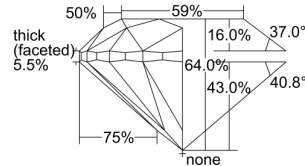

GIA®

FACSIMILE

GIA REPORT 6315736941

Verify this report at GIA.edu

GIA NATURAL DIAMOND DOSSIER®

January 18, 2019
GIA Report Number 6315736941
Shape and Cutting Style ..... Round Brilliant
Measurements ..... 6.01 - 6.06 x 3.86 mm

GRADING RESULTS

Carat Weight ..... 0.90 carat
Color Grade ..... D
Clarity Grade S11
Cut Grade ..... Very Good

ADDITIONAL GRADING INFORMATION

Polish ..... Excellent
Symmetry ..... Excellent
Fluorescence ..... Strong Blue
Clarity Characteristics ..... Crystal
Inscription(s): GIA 6315736941

PROPORTIONS

Profile to actual proportions

GRADING SCALES

GIA COLOR SCALE	GIA CLARITY SCALE	GIA CUT SCALE	
D	FLAWLESS	EXCELLENT	
E	INTERNALLY FLAWLESS		
F		VVS₁	VERY GOOD
G	VVS₂		
H	VS₁	GOOD	
I	VS₂		
J	S1₁	FAIR	
K	S1₂		
L	I₁	POOR	
M	I₂		
N	I₃		
O			
P			
Q			
R			
S			
T			
U			
V			
W			
X			
Y			
Z