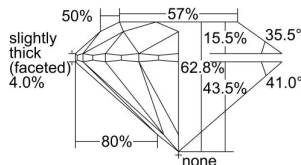

GIA®

FACSIMILE

GIA REPORT 6315536958

Verify this report at GIA.edu

GIA NATURAL DIAMOND DOSSIER®

December 28, 2018
GIA Report Number 6315536958
Shape and Cutting Style ..... Round Brilliant
Measurements ..... 5.93 - 5.97 x 3.74 mm

GRADING RESULTS

Carat Weight ..... 0.82 carat
Color Grade ..... D
Clarity Grade VVS2
Cut Grade ..... Excellent

ADDITIONAL GRADING INFORMATION

Polish ..... Excellent
Symmetry ..... Excellent
Fluorescence ..... Strong Blue
Clarity Characteristics..... Cloud, Pinpoint, Surface Graining
Inspection(s): GIA 6315536958

PROPORTIONS

Profile to actual proportions

GRADING SCALES

GIA COLOR SCALE	GIA CLARITY SCALE	GIA CUT SCALE	
D	FLAWLESS	EXCELLENT	
E	INTERNALLY FLAWLESS		
F		VVS₁	VERY GOOD
G	VVS₂		
H	VS₁	GOOD	
I	VS₂		
J	SI₁	FAIR	
K	SI₂		
L	I₁	POOR	
M	I₂		
N	I₃		
O			
P			
Q			
R			
S			
T			
U			
V			
W			
X			
Y			
Z