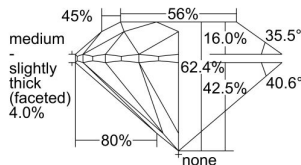

GIA®

FACSIMILE

GIA REPORT 6315534743

Verify this report at GIA.edu

GIA NATURAL DIAMOND DOSSIER®

December 28, 2018
GIA Report Number 6315534743
Shape and Cutting Style ..... Round Brilliant
Measurements ..... 4.47 - 4.50 x 2.80 mm

GRADING RESULTS

Carat Weight ..... 0.35 carat
Color Grade ..... D
Clarity Grade S11
Cut Grade ..... Excellent

ADDITIONAL GRADING INFORMATION

Polish ..... Excellent
Symmetry ..... Excellent
Fluorescence ..... None
Clarity Characteristics ..... Crystal, Cavity
Inscription(s): GIA 6315534743

PROPORTIONS

Profile to actual proportions

GRADING SCALES

GIA COLOR SCALE	GIA CLARITY SCALE	GIA CUT SCALE	
D	FLAWLESS	EXCELLENT	
E	INTERNALLY FLAWLESS		
F		VVS₁	VERY GOOD
G	VVS₂		
H	VS₁	GOOD	
I	VS₂		
J	S1₁	FAIR	
K	S1₂		
L	I₁	POOR	
M	I₂		
N	I₃		
O			
P			
Q			
R			
S			
T			
U			
V			
W			
X			
Y			
Z