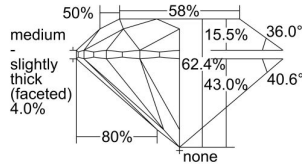

GIA®

FACSIMILE

GIA REPORT 6315475901

Verify this report at GIA.edu

GIA NATURAL DIAMOND DOSSIER®

December 20, 2018
GIA Report Number 6315475901
Shape and Cutting Style ..... Round Brilliant
Measurements ..... 4.31 - 4.34 x 2.70 mm

GRADING RESULTS

Carat Weight ..... 0.31 carat
Color Grade ..... G
Clarity Grade VVS1
Cut Grade ..... Excellent

ADDITIONAL GRADING INFORMATION

Polish ..... Excellent
Symmetry ..... Excellent
Fluorescence ..... Faint
Clarity Characteristics ..... Pinpoint, Surface Graining
Inscription(s): GIA 6315475901

PROPORTIONS

Profile to actual proportions

GRADING SCALES

GIA COLOR SCALE	GIA CLARITY SCALE	GIA CUT SCALE
COLOURLESS	FLAWLESS	EXCELLENT
D	INTERNALLY FLAWLESS	
E	VVS₁	VERY GOOD
F		
G	VS₁	GOOD
H		
I	SI₁	FAIR
J		
K	I₁	POOR
L		
M	I₂	
N	I₃	
O		
P		
Q		
R		
S		
T		
U		
V		
W		
X		
Y		
Z