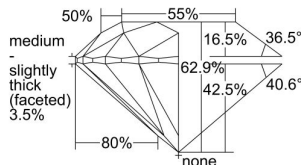

GIA®

FACSIMILE

GIA REPORT 6315418064

Verify this report at GIA.edu

GIA NATURAL DIAMOND DOSSIER®

December 11, 2018
GIA Report Number 6315418064
Shape and Cutting Style ..... Round Brilliant
Measurements ..... 4.43 - 4.46 x 2.79 mm

GRADING RESULTS

Carat Weight ..... 0.34 carat
Color Grade ..... E
Clarity Grade VVS1
Cut Grade ..... Excellent

ADDITIONAL GRADING INFORMATION

Polish ..... Excellent
Symmetry ..... Excellent
Fluorescence ..... Faint
Clarity Characteristics ..... Pinpoint
Inscription(s): GIA 6315418064

PROPORTIONS

Profile to actual proportions

GRADING SCALES

GIA COLOR SCALE	GIA CLARITY SCALE	GIA CUT SCALE
D	FLAWLESS	EXCELLENT
E	INTERNALLY FLAWLESS	
F	VVS₁	VERY GOOD
G		
H	VS₁	GOOD
I		
J	VS₂	FAIR
K		
L	SI₁	POOR
M		
N	I₁	POOR
O		
P	I₂	
Q		
R	I₃	
S		
T		
U		
V		
W		
X		
Y		
Z