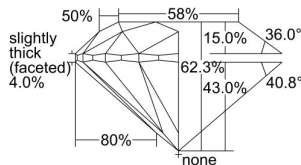

GIA®

FACSIMILE

GIA REPORT 6315144324

Verify this report at GIA.edu

GIA NATURAL DIAMOND DOSSIER®

October 31, 2018
GIA Report Number 6315144324
Shape and Cutting Style ..... Round Brilliant
Measurements ..... 5.03 - 5.06 x 3.14 mm

GRADING RESULTS

Carat Weight ..... 0.50 carat
Color Grade ..... D
Clarity Grade VVS2
Cut Grade ..... Excellent

ADDITIONAL GRADING INFORMATION

Polish ..... Excellent
Symmetry ..... Excellent
Fluorescence ..... Faint
Clarity Characteristics..... Pinpoint, Cloud, Indented Natural
Inscription(s): GIA 6315144324

PROPORTIONS

Profile to actual proportions

GRADING SCALES

GIA COLOR SCALE	GIA CLARITY SCALE	GIA CUT SCALE
COLOREDNESS	FLAWLESS	EXCELLENT
D	INTERNALLY FLAWLESS	
E	VVS₁	VERY GOOD
F		
G	VVS₂	
H	VS₁	GOOD
I		
J	VS₂	
K	SI₁	FAIR
L		
M	SI₂	
N	I₁	POOR
O		
P	I₂	
Q	I₃	
R		
S		
T		
U		
V		
W		
X		
Y		
Z