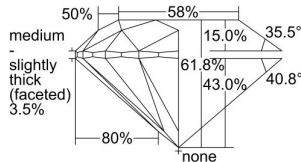

GIA®

FACSIMILE

GIA REPORT 6315112414

Verify this report at GIA.edu

GIA NATURAL DIAMOND DOSSIER®

October 30, 2018
GIA Report Number 6315112414
Shape and Cutting Style ..... Round Brilliant
Measurements ..... 4.37 - 4.40 x 2.71 mm

GRADING RESULTS

Carat Weight ..... 0.32 carat
Color Grade ..... E
Clarity Grade VS1
Cut Grade ..... Excellent

ADDITIONAL GRADING INFORMATION

Polish ..... Excellent
Symmetry ..... Excellent
Fluorescence ..... Faint
Clarity Characteristics ..... Cloud, Pinpoint
Inscription(s): GIA 6315112414

PROPORTIONS

Profile to actual proportions

GRADING SCALES

GIA COLOR SCALE	GIA CLARITY SCALE	GIA CUT SCALE
COLOURLESS	FLAWLESS	EXCELLENT
D	INTERNALLY FLAWLESS	
E	VVS₁	VERY GOOD
F		
G	VVS₂	
H	VS₁	GOOD
I		
J	VS₂	
K	SI₁	FAIR
L		
M	SI₂	
N	I₁	POOR
O		
P	I₂	
Q	I₃	
R		
S		
T		
U		
V		
W		
X		
Y		
Z