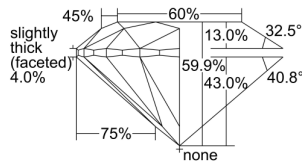

GIA®

FACSIMILE

GIA REPORT 6312923133

Verify this report at GIA.edu

GIA NATURAL DIAMOND DOSSIER®

February 07, 2019
GIA Report Number 6312923133
Shape and Cutting Style ..... Round Brilliant
Measurements ..... 4.46 - 4.47 x 2.67 mm

GRADING RESULTS

Carat Weight ..... 0.33 carat
Color Grade ..... F
Clarity Grade S11
Cut Grade ..... Excellent

ADDITIONAL GRADING INFORMATION

Polish ..... Excellent
Symmetry ..... Excellent
Fluorescence ..... Faint
Clarity Characteristics..... Crystal, Cloud, Feather
Inscription(s): GIA 6312923133

PROPORTIONS

Profile to actual proportions

GRADING SCALES

GIA COLOR SCALE	GIA CLARITY SCALE	GIA CUT SCALE	
D	FLAWLESS	EXCELLENT	
E	INTERNALLY FLAWLESS		
F		VVS₁	VERY GOOD
G	VVS₂		
H	VS₁	GOOD	
I	VS₂		
J	S1₁	FAIR	
K	S1₂		
L	I₁	POOR	
M	I₂		
N	I₃		
O			
P			
Q			
R			
S			
T			
U			
V			
W			
X			
Y			
Z