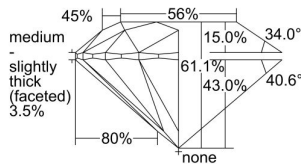

GIA®

FACSIMILE

GIA REPORT 6312894718

Verify this report at GIA.edu

GIA NATURAL DIAMOND DOSSIER®

February 04, 2019
GIA Report Number 6312894718
Shape and Cutting Style ..... Round Brilliant
Measurements ..... 4.45 - 4.48 x 2.73 mm

GRADING RESULTS

Carat Weight ..... 0.33 carat
Color Grade ..... F
Clarity Grade VVS1
Cut Grade ..... Excellent

ADDITIONAL GRADING INFORMATION

Polish ..... Excellent
Symmetry ..... Excellent
Fluorescence ..... Medium Blue
Clarity Characteristics ..... Pinpoint, Cavity
Inscription(s): GIA 6312894718

PROPORTIONS

Profile to actual proportions

GRADING SCALES

GIA COLOR SCALE	GIA CLARITY SCALE	GIA CUT SCALE	
D	FLAWLESS	EXCELLENT	
E	INTERNALLY FLAWLESS		
F		VVS₁	VERY GOOD
G	VVS₂		
H	VS₁	GOOD	
I	VS₂		
J	SI₁	FAIR	
K	SI₂		
L	I₁	POOR	
M			
N			
O	I₂		
P			
Q			
R	I₃		
S			
T			
U			
V			
W			
X			
Y			
Z