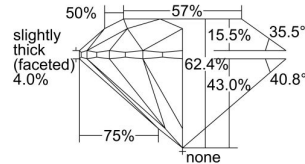

GIA®

FACSIMILE

GIA REPORT 6312765639

Verify this report at GIA.edu

GIA NATURAL DIAMOND DOSSIER®

January 25, 2019
GIA Report Number 6312765639
Shape and Cutting Style ..... Round Brilliant
Measurements ..... 5.89 - 5.93 x 3.69 mm

GRADING RESULTS

Carat Weight ..... 0.80 carat
Color Grade ..... D
Clarity Grade VS2
Cut Grade ..... Excellent

ADDITIONAL GRADING INFORMATION

Polish ..... Excellent
Symmetry ..... Excellent
Fluorescence ..... Strong Blue
Clarity Characteristics ..... Cloud, Crystal
Inscription(s): GIA 6312765639

PROPORTIONS

Profile to actual proportions

GRADING SCALES

GIA COLOR SCALE	GIA CLARITY SCALE	GIA CUT SCALE	
D	FLAWLESS	EXCELLENT	
E	INTERNALLY FLAWLESS		
F		VVS₁	VERY GOOD
G	VVS₂		
H	VS₁	GOOD	
I	VS₂		
J	SI₁	FAIR	
K	SI₂		
L	I₁	POOR	
M	I₂		
N	I₃		
O			
P			
Q			
R			
S			
T			
U			
V			
W			
X			
Y			
Z