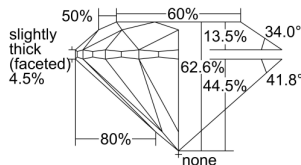

GIA®

FACSIMILE

GIA REPORT 6312656792

Verify this report at GIA.edu

GIA NATURAL DIAMOND DOSSIER®

January 10, 2019
GIA Report Number 6312656792
Shape and Cutting Style ..... Round Brilliant
Measurements ..... 4.42 - 4.45 x 2.78 mm

GRADING RESULTS

Carat Weight ..... 0.34 carat
Color Grade ..... G
Clarity Grade S11
Cut Grade ..... Excellent

ADDITIONAL GRADING INFORMATION

Polish ..... Excellent
Symmetry ..... Excellent
Fluorescence ..... Medium Blue
Clarity Characteristics ..... Crystal
Inscription(s): GIA 6312656792

PROPORTIONS

Profile to actual proportions