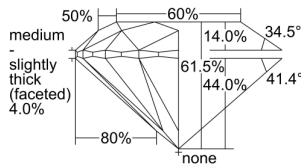

GIA®

FACSIMILE

GIA REPORT 6312583072

Verify this report at GIA.edu

GIA NATURAL DIAMOND DOSSIER®

January 05, 2019
GIA Report Number 6312583072
Shape and Cutting Style ..... Round Brilliant
Measurements ..... 4.71 - 4.73 x 2.90 mm

GRADING RESULTS

Carat Weight ..... 0.40 carat
Color Grade ..... H
Clarity Grade VS1
Cut Grade ..... Excellent

ADDITIONAL GRADING INFORMATION

Polish ..... Excellent
Symmetry ..... Excellent
Fluorescence ..... Medium Blue
Clarity Characteristics..Crystal, Cloud, Pinpoint, Indented Natural
Inscription(s): GIA 6312583072

PROPORTIONS

Profile to actual proportions

GRADING SCALES

GIA COLOR SCALE	GIA CLARITY SCALE	GIA CUT SCALE	
D	FLAWLESS	EXCELLENT	
E	INTERNALLY FLAWLESS		
F		VVS₁	VERY GOOD
G	VVS₂		
H	VS₁	GOOD	
I	VS₂		
J	SI₁	FAIR	
K	SI₂		
L	I₁	POOR	
M			
N			
O	I₂		
P			
Q	I₃		
R			
S			
T			
U			
V			
W			
X			
Y			
Z