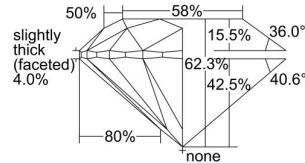

GIA®

FACSIMILE

GIA REPORT 6312557614

Verify this report at GIA.edu

GIA NATURAL DIAMOND DOSSIER®

January 03, 2019
GIA Report Number 6312557614
Shape and Cutting Style ..... Round Brilliant
Measurements ..... 5.37 - 5.41 x 3.36 mm

GRADING RESULTS

Carat Weight ..... 0.61 carat
Color Grade ..... H
Clarity Grade VS1
Cut Grade ..... Excellent

ADDITIONAL GRADING INFORMATION

Polish ..... Excellent
Symmetry ..... Excellent
Fluorescence ..... Faint
Clarity Characteristics..... Twinning Wisp, Cloud, Pinpoint
Inscription(s): GIA 6312557614

PROPORTIONS

Profile to actual proportions

GRADING SCALES

GIA COLOR SCALE	GIA CLARITY SCALE	GIA CUT SCALE
COLOREDLESS	FLAWLESS	EXCELLENT
D	INTERNALLY FLAWLESS	
E	VVS₁	VERY GOOD
F		
G	VVS₂	
H	VS₁	GOOD
I		
J	VS₂	
K	SI₁	FAIR
L		
M	SI₂	
N	I₁	POOR
O		
P	I₂	
Q	I₃	
R		
S		
T		
U		
V		
W		
X		
Y		
Z