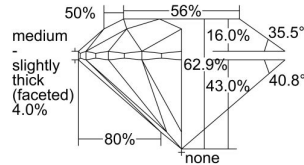

GIA®

FACSIMILE

GIA REPORT 6312536664

Verify this report at GIA.edu

GIA NATURAL DIAMOND DOSSIER®

December 28, 2018
GIA Report Number 6312536664
Shape and Cutting Style ..... Round Brilliant
Measurements ..... 5.02 - 5.06 x 3.17 mm

GRADING RESULTS

Carat Weight ..... 0.50 carat
Color Grade ..... D
Clarity Grade VS1
Cut Grade ..... Excellent

ADDITIONAL GRADING INFORMATION

Polish ..... Excellent
Symmetry ..... Excellent
Fluorescence ..... Faint
Clarity Characteristics.....Crystal, Cloud, Pinpoint, Indented Natural
Inscription(s): GIA 6312536664

PROPORTIONS

Profile to actual proportions

GRADING SCALES

GIA COLOR SCALE	GIA CLARITY SCALE	GIA CUT SCALE	
D	FLAWLESS	EXCELLENT	
E	INTERNALLY FLAWLESS		
F		VVS₁	VERY GOOD
G	VVS₂		
H	VS₁	GOOD	
I	VS₂		
J	SI₁	FAIR	
K	SI₂		
L	I₁	POOR	
M	I₂		
N	I₃		
O			
P			
Q			
R			
S			
T			
U			
V			
W			
X			
Y			
Z