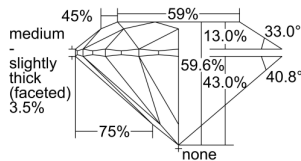

GIA®

FACSIMILE

GIA REPORT 6312364473

Verify this report at GIA.edu

GIA NATURAL DIAMOND DOSSIER®

December 03, 2018
GIA Report Number **6312364473**
Shape and Cutting Style ..... **Round Brilliant**
Measurements ..... **5.35 - 5.38 x 3.20 mm**

GRADING RESULTS

Carat Weight ..... **0.56 carat**
Color Grade ..... **D**
Clarity Grade **VS1**
Cut Grade ..... **Excellent**

ADDITIONAL GRADING INFORMATION

Polish ..... **Excellent**
Symmetry ..... **Excellent**
Fluorescence ..... **Faint**
Clarity Characteristics..... **Crystal, Feather, Pinpoint, Needle**
Inscription(s): **GIA 6312364473**

PROPORTIONS

Profile to actual proportions

GRADING SCALES

GIA COLOR SCALE	GIA CLARITY SCALE	GIA CUT SCALE	
D	FLAWLESS	EXCELLENT	
E	INTERNALLY FLAWLESS		
F		VVS₁	VERY GOOD
G	VVS₂		
H	VS₁	GOOD	
I	VS₂		
J	SI₁	FAIR	
K	SI₂		
L	I₁	POOR	
M	I₂		
N	I₃		
O			
P			
Q			
R			
S			
T			
U			
V			
W			
X			
Y			
Z