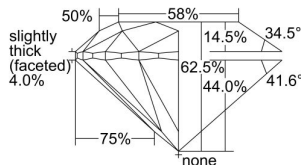

GIA®

FACSIMILE

GIA REPORT 6312143336

Verify this report at GIA.edu

GIA NATURAL DIAMOND DOSSIER®

October 31, 2018
GIA Report Number 6312143336
Shape and Cutting Style ..... Round Brilliant
Measurements ..... 5.08 - 5.11 x 3.19 mm

GRADING RESULTS

Carat Weight ..... 0.51 carat
Color Grade ..... E
Clarity Grade VS2
Cut Grade ..... Excellent

ADDITIONAL GRADING INFORMATION

Polish ..... Excellent
Symmetry ..... Excellent
Fluorescence ..... Faint
Clarity Characteristics ..... Crystal
Inscription(s): GIA 6312143336

PROPORTIONS

GRADING SCALES

GIA COLOR SCALE	GIA CLARITY SCALE	GIA CUT SCALE	
D	FLAWLESS	EXCELLENT	
E	INTERNALLY FLAWLESS		
F		VVS₁	VERY GOOD
G	VVS₂		
H	VS₁	GOOD	
I	VS₂		
J	SI₁	FAIR	
K	SI₂		
L	I₁	POOR	
M	I₂		
N	I₃		
O			
P			
Q			
R			
S			
T			
U			
V			
W			
X			
Y			
Z