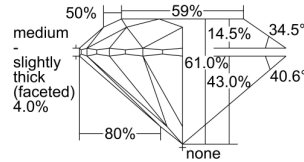

GIA®

FACSIMILE

GIA REPORT 6311657464

Verify this report at GIA.edu

GIA NATURAL DIAMOND DOSSIER®

January 15, 2019
GIA Report Number 6311657464
Shape and Cutting Style ..... Round Brilliant
Measurements ..... 5.71 - 5.76 x 3.50 mm

GRADING RESULTS

Carat Weight ..... 0.71 carat
Color Grade ..... E
Clarity Grade VS1
Cut Grade ..... Excellent

ADDITIONAL GRADING INFORMATION

Polish ..... Excellent
Symmetry ..... Excellent
Fluorescence ..... Strong Blue
Clarity Characteristics..... Cloud, Needle, Pinpoint
Inscription(s): GIA 6311657464

PROPORTIONS

Profile to actual proportions

GRADING SCALES

GIA COLOR SCALE	GIA CLARITY SCALE	GIA CUT SCALE	
D	FLAWLESS	EXCELLENT	
E	INTERNALLY FLAWLESS		
F		VVS₁	VERY GOOD
G	VVS₂		
H	VS₁	GOOD	
I	VS₂		
J	SI₁	FAIR	
K	SI₂		
L	I₁	POOR	
M			
N			
O	I₂		
P			
Q			
R	I₃		
S			
T			
U			
V			
W			
X			
Y			
Z