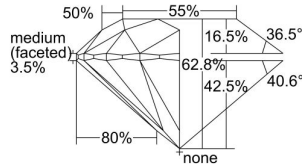

GIA®

FACSIMILE

GIA REPORT 6311581663

Verify this report at GIA.edu

GIA NATURAL DIAMOND DOSSIER®

January 03, 2019
GIA Report Number 6311581663
Shape and Cutting Style ..... Round Brilliant
Measurements ..... 5.25 - 5.28 x 3.31 mm

GRADING RESULTS

Carat Weight ..... 0.56 carat
Color Grade ..... G
Clarity Grade VS1
Cut Grade ..... Excellent

ADDITIONAL GRADING INFORMATION

Polish ..... Excellent
Symmetry ..... Excellent
Fluorescence ..... None
Clarity Characteristics ..... Cloud, Needle, Pinpoint
Inscription(s): GIA 6311581663

PROPORTIONS

Profile to actual proportions

GRADING SCALES

GIA COLOR SCALE	GIA CLARITY SCALE	GIA CUT SCALE	
D	FLAWLESS	EXCELLENT	
E	INTERNALLY FLAWLESS		
F		VVS₁	VERY GOOD
G	VVS₂		
H	VS₁	GOOD	
I	VS₂		
J	SI₁	FAIR	
K	SI₂		
L	I₁	POOR	
M	I₂		
N	I₃		
O			
P			
Q			
R			
S			
T			
U			
V			
W			
X			
Y			
Z