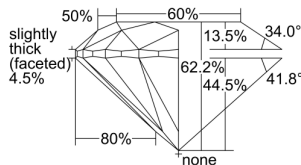

GIA®

FACSIMILE

GIA REPORT 6311495086

Verify this report at GIA.edu

GIA NATURAL DIAMOND DOSSIER®

December 20, 2018
GIA Report Number 6311495086
Shape and Cutting Style ..... Round Brilliant
Measurements ..... 5.20 - 5.24 x 3.25 mm

GRADING RESULTS

Carat Weight ..... 0.55 carat
Color Grade ..... G
Clarity Grade S11
Cut Grade ..... Excellent

ADDITIONAL GRADING INFORMATION

Polish ..... Excellent
Symmetry ..... Excellent
Fluorescence ..... None
Clarity Characteristics ..... Crystal, Cloud, Feather
Inscription(s): GIA 6311495086

PROPORTIONS

Profile to actual proportions