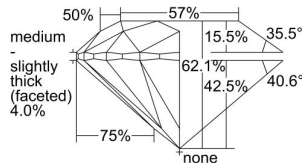

GIA®

FACSIMILE

GIA REPORT 6311426023

Verify this report at GIA.edu

GIA NATURAL DIAMOND DOSSIER®

December 12, 2018
GIA Report Number 6311426023
Shape and Cutting Style ..... Round Brilliant
Measurements ..... 5.68 - 5.71 x 3.54 mm

GRADING RESULTS

Carat Weight ..... 0.71 carat
Color Grade ..... F
Clarity Grade VS1
Cut Grade ..... Excellent

ADDITIONAL GRADING INFORMATION

Polish ..... Excellent
Symmetry ..... Excellent
Fluorescence ..... Strong Blue
Clarity Characteristics ..... Crystal
Inscription(s): GIA 6311426023

PROPORTIONS

Profile to actual proportions

GRADING SCALES

GIA COLOR SCALE	GIA CLARITY SCALE	GIA CUT SCALE	
D	FLAWLESS	EXCELLENT	
E	INTERNALLY FLAWLESS		
F		VVS₁	VERY GOOD
G	VVS₂		
H	VS₁	GOOD	
I	VS₂		
J	SI₁	FAIR	
K	SI₂		
L	I₁	POOR	
M			
N			
O	I₂		
P			
Q			
R	I₃		
S			
T			
U			
V			
W			
X			
Y			
Z