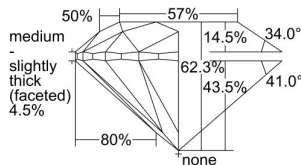

GIA®

FACSIMILE

GIA REPORT 6305834358

Verify this report at GIA.edu

GIA NATURAL DIAMOND DOSSIER®

October 11, 2018
GIA Report Number 6305834358
Shape and Cutting Style ..... Round Brilliant
Measurements ..... 4.68 - 4.70 x 2.92 mm

GRADING RESULTS

Carat Weight ..... 0.40 carat
Color Grade ..... D
Clarity Grade VS2
Cut Grade ..... Excellent

ADDITIONAL GRADING INFORMATION

Polish ..... Excellent
Symmetry ..... Very Good
Fluorescence ..... None
Clarity Characteristics ..... Cloud
Inscription(s): GIA 6305834358

PROPORTIONS

Profile to actual proportions

GRADING SCALES

GIA COLOR SCALE	GIA CLARITY SCALE	GIA CUT SCALE
D	FLAWLESS	EXCELLENT
E	INTERNALLY FLAWLESS	
F	VVS₁	VERY GOOD
G		
H	VS₁	GOOD
I		
J	VS₂	FAIR
K		
L	SI₁	POOR
M		
N	I₁	
O		
P	I₂	
Q		
R	I₃	
S		
T		
U		
V		
W		
X		
Y		
Z