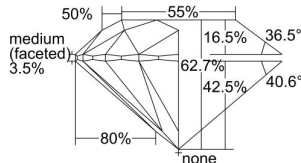

GIA®

FACSIMILE

GIA REPORT 6305755624

Verify this report at GIA.edu

GIA NATURAL DIAMOND DOSSIER®

October 03, 2018
GIA Report Number 6305755624
Shape and Cutting Style ..... Round Brilliant
Measurements ..... 5.47 - 5.50 x 3.44 mm

GRADING RESULTS

Carat Weight ..... 0.64 carat
Color Grade ..... D
Clarity Grade VVS2
Cut Grade ..... Excellent

ADDITIONAL GRADING INFORMATION

Polish ..... Excellent
Symmetry ..... Excellent
Fluorescence ..... Medium Blue
Clarity Characteristics ..... Pinpoint
Inscription(s): GIA 6305755624

PROPORTIONS

Profile to actual proportions

GRADING SCALES

GIA COLOR SCALE

COLORLESS	D
	E
	F
	G
	H
	I
	J
NEAR COLORLESS	K
	L
	M
	N
	O
	P
	Q
	R
	S
	T
	U
	V
	W
	X
	Y
LIGHT	Z

GIA CLARITY SCALE

	FLAWLESS
	INTERNALLY FLAWLESS
VERY VERY SLIGHTLY INCLUDED	VVS₁
	VVS₂
VERY SLIGHTLY INCLUDED	VS₁
	VS₂
SLIGHTLY INCLUDED	SI₁
	SI₂
	I₁
	I₂
	I₃

GIA CUT SCALE

	EXCELLENT
	VERY GOOD
	GOOD
	FAIR
	POOR