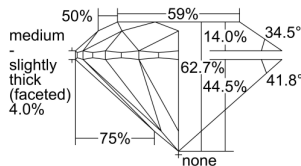

GIA®

FACSIMILE

GIA REPORT 6305743488

Verify this report at GIA.edu

GIA NATURAL DIAMOND DOSSIER®

October 01, 2018
GIA Report Number **6305743488**
Shape and Cutting Style ..... **Round Brilliant**
Measurements ..... **5.06 - 5.10 x 3.19 mm**

GRADING RESULTS

Carat Weight ..... **0.51 carat**
Color Grade ..... **F**
Clarity Grade **VS1**
Cut Grade ..... **Excellent**

ADDITIONAL GRADING INFORMATION

Polish ..... **Excellent**
Symmetry ..... **Excellent**
Fluorescence ..... **Faint**
Clarity Characteristics..... **Crystal, Needle, Pinpoint**
Inscription(s): **GIA 6305743488**

PROPORTIONS

Profile to actual proportions

GRADING SCALES

GIA COLOR SCALE	GIA CLARITY SCALE	GIA CUT SCALE	
D	FLAWLESS	EXCELLENT	
E	INTERNALLY FLAWLESS		
F		VVS₁	VERY GOOD
G	VVS₂		
H	VS₁	GOOD	
I	VS₂		
J	SI₁	FAIR	
K	SI₂		
L	I₁	POOR	
M	I₂		
N	I₃		
O			
P			
Q			
R			
S			
T			
U			
V			
W			
X			
Y			
Z