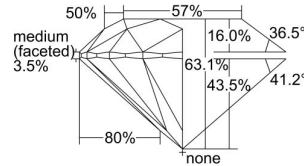

GIA®

FACSIMILE

GIA REPORT 6305593483

Verify this report at GIA.edu

GIA NATURAL DIAMOND DOSSIER®

September 19, 2018
GIA Report Number 6305593483
Shape and Cutting Style ..... Round Brilliant
Measurements ..... 5.18 - 5.20 x 3.28 mm

GRADING RESULTS

Carat Weight ..... 0.54 carat
Color Grade ..... D
Clarity Grade VS2
Cut Grade ..... Excellent

ADDITIONAL GRADING INFORMATION

Polish ..... Excellent
Symmetry ..... Excellent
Fluorescence ..... None
Clarity Characteristics ..... Cloud, Crystal
Inscription(s): GIA 6305593483

PROPORTIONS

Profile to actual proportions

GRADING SCALES

GIA COLOR SCALE	GIA CLARITY SCALE	GIA CUT SCALE	
D	FLAWLESS	EXCELLENT	
E	INTERNALLY FLAWLESS		
F		VVS₁	VERY GOOD
G	VVS₂		
H	VS₁	GOOD	
I	VS₂		
J	SI₁	FAIR	
K	SI₂		
L	I₁	POOR	
M	I₂		
N	I₃		
O			
P			
Q			
R			
S			
T			
U			
V			
W			
X			
Y			
Z