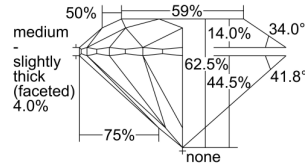

GIA®

FACSIMILE

GIA REPORT 6305497406

Verify this report at GIA.edu

GIA NATURAL DIAMOND DOSSIER®

September 07, 2018
GIA Report Number 6305497406
Shape and Cutting Style ..... Round Brilliant
Measurements ..... 5.24 - 5.27 x 3.28 mm

GRADING RESULTS

Carat Weight ..... 0.55 carat
Color Grade ..... H
Clarity Grade VS2
Cut Grade ..... Excellent

ADDITIONAL GRADING INFORMATION

Polish ..... Excellent
Symmetry ..... Excellent
Fluorescence ..... None
Clarity Characteristics ..... Cloud, Crystal, Feather
Inscription(s): GIA 6305497406

PROPORTIONS

Profile to actual proportions

GRADING SCALES

GIA COLOR SCALE	GIA CLARITY SCALE	GIA CUT SCALE	
D	FLAWLESS	EXCELLENT	
E	INTERNALLY FLAWLESS		
F		VVS₁	VERY GOOD
G	VVS₂		
H	VS₁	GOOD	
I	VS₂		
J	SI₁	FAIR	
K	SI₂		
L	I₁	POOR	
M	I₂		
N	I₃		
O			
P			
Q			
R			
S			
T			
U			
V			
W			
X			
Y			
Z