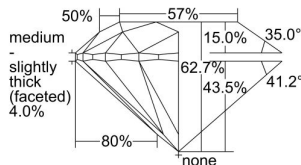

GIA®

FACSIMILE

GIA REPORT 6305487043

Verify this report at GIA.edu

GIA NATURAL DIAMOND DOSSIER®

September 07, 2018
GIA Report Number 6305487043
Shape and Cutting Style ..... Round Brilliant
Measurements ..... 5.63 - 5.67 x 3.54 mm

GRADING RESULTS

Carat Weight ..... 0.70 carat
Color Grade ..... H
Clarity Grade VVS2
Cut Grade ..... Excellent

ADDITIONAL GRADING INFORMATION

Polish ..... Excellent
Symmetry ..... Very Good
Fluorescence ..... None
Clarity Characteristics ..... Pinpoint, Indented Natural
Inscription(s): GIA 6305487043

PROPORTIONS

Profile to actual proportions

GRADING SCALES

GIA COLOR SCALE	GIA CLARITY SCALE	GIA CUT SCALE	
D	FLAWLESS	EXCELLENT	
E	INTERNALLY FLAWLESS		
F		VVS₁	VERY GOOD
G	VVS₂		
H	VS₁	GOOD	
I	VS₂		
J	SI₁	FAIR	
K	SI₂		
L	I₁	POOR	
M			
N			
O	I₂		
P			
Q			
R	I₃		
S			
T			
U			
V			
W			
X			
Y			
Z