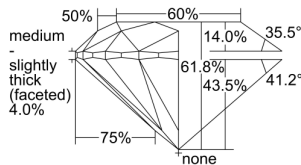

GIA®

FACSIMILE

GIA REPORT 6305014344

Verify this report at GIA.edu

GIA NATURAL DIAMOND DOSSIER®

July 30, 2018
GIA Report Number 6305014344
Shape and Cutting Style ..... Round Brilliant
Measurements ..... 5.17 - 5.21 x 3.21 mm

GRADING RESULTS

Carat Weight ..... 0.54 carat
Color Grade ..... D
Clarity Grade VS1
Cut Grade ..... Excellent

ADDITIONAL GRADING INFORMATION

Polish ..... Excellent
Symmetry ..... Excellent
Fluorescence ..... Faint
Clarity Characteristics..... Crystal, Pinpoint, Needle
Inscription(s): GIA 6305014344

PROPORTIONS

Profile to actual proportions

GRADING SCALES

GIA COLOR SCALE	GIA CLARITY SCALE	GIA CUT SCALE	
D	FLAWLESS	EXCELLENT	
E	INTERNALLY FLAWLESS		
F		VVS₁	VERY GOOD
G	VVS₂		
H	VS₁	GOOD	
I	VS₂		
J	SI₁	FAIR	
K	SI₂		
L	I₁	POOR	
M	I₂		
N	I₃		
O			
P			
Q			
R			
S			
T			
U			
V			
W			
X			
Y			
Z