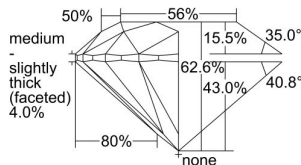

GIA®

FACSIMILE

GIA REPORT 6302878445

Verify this report at GIA.edu

GIA NATURAL DIAMOND DOSSIER®

October 11, 2018
GIA Report Number **6302878445**
Shape and Cutting Style ..... **Round Brilliant**
Measurements ..... **5.18 - 5.21 x 3.25 mm**

GRADING RESULTS

Carat Weight ..... **0.54 carat**
Color Grade ..... **D**
Clarity Grade **S11**
Cut Grade ..... **Excellent**

ADDITIONAL GRADING INFORMATION

Polish ..... **Excellent**
Symmetry ..... **Excellent**
Fluorescence ..... **Medium Blue**
Clarity Characteristics..... **Crystal, Feather**
Inscription(s): **GIA 6302878445**

PROPORTIONS

Profile to actual proportions