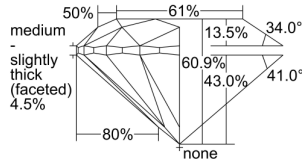

GIA®

FACSIMILE

GIA REPORT 6302873754

Verify this report at GIA.edu

GIA NATURAL DIAMOND DOSSIER®

October 12, 2018
GIA Report Number 6302873754
Shape and Cutting Style ..... Round Brilliant
Measurements ..... 4.27 - 4.32 x 2.61 mm

GRADING RESULTS

Carat Weight ..... 0.30 carat
Color Grade ..... D
Clarity Grade VS1
Cut Grade ..... Excellent

ADDITIONAL GRADING INFORMATION

Polish ..... Excellent
Symmetry ..... Very Good
Fluorescence ..... None
Clarity Characteristics ..... Knot, Pinpoint
Inscription(s): GIA 6302873754

PROPORTIONS

Profile to actual proportions

GRADING SCALES

GIA COLOR SCALE	GIA CLARITY SCALE	GIA CUT SCALE	
D	FLAWLESS	EXCELLENT	
E	INTERNALLY FLAWLESS		
F		VVS₁	VERY GOOD
G	VVS₂		
H	VS₁	GOOD	
I	VS₂		
J	SI₁	FAIR	
K	SI₂		
L	I₁	POOR	
M			
N			
O	I₂		
P			
Q	I₃		
R			
S			
T			
U			
V			
W			
X			
Y			
Z