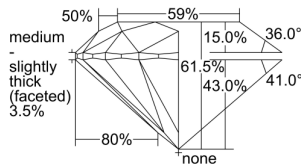

GIA®

FACSIMILE

GIA REPORT 6302871437

Verify this report at GIA.edu

GIA NATURAL DIAMOND DOSSIER®

October 11, 2018
GIA Report Number **6302871437**
Shape and Cutting Style ..... **Round Brilliant**
Measurements ..... **5.08 - 5.12 x 3.13 mm**

GRADING RESULTS

Carat Weight ..... **0.50 carat**
Color Grade ..... **G**
Clarity Grade **S11**
Cut Grade ..... **Excellent**

ADDITIONAL GRADING INFORMATION

Polish ..... **Excellent**
Symmetry ..... **Excellent**
Fluorescence ..... **Faint**
Clarity Characteristics..... **Crystal, Cloud, Feather**
Inscription(s): **GIA 6302871437**

PROPORTIONS

Profile to actual proportions

GRADING SCALES

GIA COLOR SCALE

COLORED	D
	E
	F
	G
	H
	I
	J
NEAR COLORLESS	K
	L
	M
	N
	O
	P
	Q
	R
	S
	T
	U
	V
	W
	X
	Y
	Z

GIA CLARITY SCALE

FLAWLESS	VERY VERY SLIGHTLY INCLUDED	VVS₁	VVS₂	VERY SLIGHTLY INCLUDED	SI₁	SI₂	I₁	I₂	I₃	
										INTERNALLY FLAWLESS

GIA CUT SCALE

EXCELLENT
VERY GOOD
GOOD
FAIR
POOR