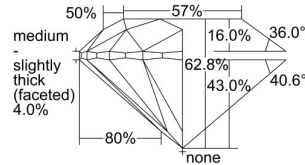

GIA®

FACSIMILE

GIA REPORT 6302676975

Verify this report at GIA.edu

GIA NATURAL DIAMOND DOSSIER®

September 28, 2018
GIA Report Number 6302676975
Shape and Cutting Style ..... Round Brilliant
Measurements ..... 5.60 - 5.65 x 3.54 mm

GRADING RESULTS

Carat Weight ..... 0.70 carat
Color Grade ..... E
Clarity Grade VS1
Cut Grade ..... Excellent

ADDITIONAL GRADING INFORMATION

Polish ..... Excellent
Symmetry ..... Excellent
Fluorescence ..... Strong Blue
Clarity Characteristics ..... Crystal, Pinpoint
Inscription(s): GIA 6302676975

PROPORTIONS

Profile to actual proportions

GRADING SCALES

GIA COLOR SCALE	GIA CLARITY SCALE	GIA CUT SCALE	
D	FLAWLESS	EXCELLENT	
E	INTERNALLY FLAWLESS		
F		VVS₁	VERY GOOD
G	VVS₂		
H	VS₁	GOOD	
I	VS₂		
J	SI₁	FAIR	
K	SI₂		
L	I₁	POOR	
M	I₂		
N	I₃		
O			
P			
Q			
R			
S			
T			
U			
V			
W			
X			
Y			
Z