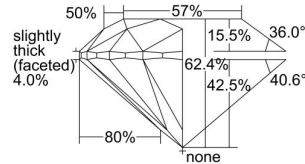

GIA®

FACSIMILE

GIA REPORT 6302439053

Verify this report at GIA.edu

GIA NATURAL DIAMOND DOSSIER®

September 04, 2018
GIA Report Number 6302439053
Shape and Cutting Style ..... Round Brilliant
Measurements ..... 5.11 - 5.16 x 3.21 mm

GRADING RESULTS

Carat Weight ..... 0.53 carat
Color Grade ..... G
Clarity Grade S11
Cut Grade ..... Excellent

ADDITIONAL GRADING INFORMATION

Polish ..... Excellent
Symmetry ..... Excellent
Fluorescence ..... None
Clarity Characteristics ..... Cloud, Crystal
Inscription(s): GIA 6302439053

PROPORTIONS

Profile to actual proportions

GRADING SCALES

GIA COLOR SCALE	GIA CLARITY SCALE	GIA CUT SCALE	
D	FLAWLESS	EXCELLENT	
E	INTERNALLY FLAWLESS		
F		VVS₁	VERY GOOD
G	VVS₂		
H	VS₁	GOOD	
I	VS₂		
J	S1₁	FAIR	
K	S1₂		
L	I₁	POOR	
M	I₂		
N	I₃		
O			
P			
Q			
R			
S			
T			
U			
V			
W			
X			
Y			
Z