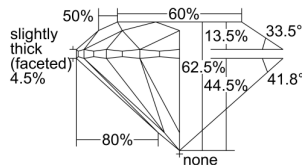

GIA®

FACSIMILE

GIA REPORT 6302399487

Verify this report at GIA.edu

GIA NATURAL DIAMOND DOSSIER®

August 29, 2018
GIA Report Number 6302399487
Shape and Cutting Style ..... Round Brilliant
Measurements ..... 5.36 - 5.40 x 3.36 mm

GRADING RESULTS

Carat Weight ..... 0.60 carat
Color Grade ..... E
Clarity Grade VVS1
Cut Grade ..... Excellent

ADDITIONAL GRADING INFORMATION

Polish ..... Excellent
Symmetry ..... Excellent
Fluorescence ..... Medium Blue
Clarity Characteristics..... Pinpoint, Indented Natural
Inspection(s): GIA 6302399487

PROPORTIONS

Profile to actual proportions