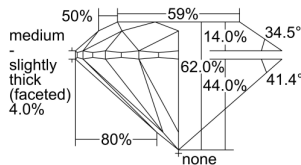

GIA®

FACSIMILE

GIA REPORT 6302381783

Verify this report at GIA.edu

GIA NATURAL DIAMOND DOSSIER®

September 01, 2018
GIA Report Number 6302381783
Shape and Cutting Style ..... Round Brilliant
Measurements ..... 5.19 - 5.22 x 3.23 mm

GRADING RESULTS

Carat Weight ..... 0.54 carat
Color Grade ..... F
Clarity Grade S11
Cut Grade ..... Excellent

ADDITIONAL GRADING INFORMATION

Polish ..... Excellent
Symmetry ..... Excellent
Fluorescence ..... Faint
Clarity Characteristics ..... Crystal, Cloud, Feather
Inscription(s): GIA 6302381783

PROPORTIONS

Profile to actual proportions

GRADING SCALES

GIA COLOR SCALE	GIA CLARITY SCALE	GIA CUT SCALE	
D	FLAWLESS	EXCELLENT	
E	INTERNALLY FLAWLESS		
F		VVS₁	VERY GOOD
G	VVS₂		
H	VS₁	GOOD	
I	VS₂		
J	S1₁	FAIR	
K	S1₂		
L	I₁	POOR	
M	I₂		
N	I₃		
O			
P			
Q			
R			
S			
T			
U			
V			
W			
X			
Y			
Z