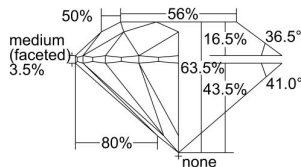

GIA®

FACSIMILE

GIA REPORT 6302303181

Verify this report at GIA.edu

GIA NATURAL DIAMOND DOSSIER®

August 22, 2018
GIA Report Number 6302303181
Shape and Cutting Style ..... Round Brilliant
Measurements ..... 4.99 - 5.06 x 3.19 mm

GRADING RESULTS

Carat Weight ..... 0.50 carat
Color Grade ..... G
Clarity Grade S11
Cut Grade ..... Excellent

ADDITIONAL GRADING INFORMATION

Polish ..... Excellent
Symmetry ..... Very Good
Fluorescence ..... Faint
Clarity Characteristics ..... Crystal, Cloud
Inscription(s): GIA 6302303181

PROPORTIONS

Profile to actual proportions

GRADING SCALES

GIA COLOR SCALE

COLORESS	D
	E
	F
	G
	H
	I
	J
NEAR COLORESS	K
	L
FAIN	M
	N
	O
	P
VERY LIGHT	Q
	R
	S
	T
	U
	V
	W
	X
	Y
LIGHT	Z

GIA CLARITY SCALE

VERY VERY SLIGHTLY INCLUDED	FLAWLESS
	INTERNALLY FLAWLESS
VERY SLIGHTLY INCLUDED	VVS₁
	VVS₂
SLIGHTLY INCLUDED	VS₁
	VS₂
INCLUDED	SI₁
	SI₂
	I₁
	I₂
	I₃

GIA CUT SCALE

EXCELLENT
VERY GOOD
GOOD
FAIR
POOR