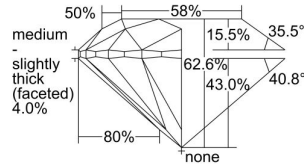

GIA®

FACSIMILE

GIA REPORT 6301240343

Verify this report at GIA.edu

GIA NATURAL DIAMOND DOSSIER®

August 18, 2018
GIA Report Number 6301240343
Shape and Cutting Style ..... Round Brilliant
Measurements ..... 5.03 - 5.08 x 3.16 mm

GRADING RESULTS

Carat Weight ..... 0.50 carat
Color Grade ..... F
Clarity Grade S11
Cut Grade ..... Excellent

ADDITIONAL GRADING INFORMATION

Polish ..... Excellent
Symmetry ..... Excellent
Fluorescence ..... Faint
Clarity Characteristics ..... Crystal
Inscription(s): GIA 6301240343

PROPORTIONS

Profile to actual proportions

GRADING SCALES

GIA COLOR SCALE

COLORESS	D
	E
	F
	G
	H
	I
	J
NEAR COLORESS	K
	L
FAIN	M
	N
	O
	P
VERY LIGHT	Q
	R
	S
	T
	U
	V
	W
	X
	Y
LIGHT	Z

GIA CLARITY SCALE

FLAWLESS	VERY VERY SLIGHTLY INCLUDED	VVS₁	VVS₂	VS₁	VS₂	S1₁	S1₂	I₁	I₂	I₃	
											INTERNAL FLAWLESS

GIA CUT SCALE

EXCELLENT
VERY GOOD
GOOD
FAIR
POOR