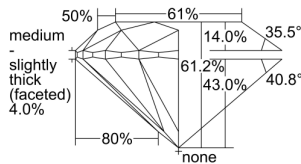

GIA®

FACSIMILE

GIA REPORT 6301229219

Verify this report at GIA.edu

GIA NATURAL DIAMOND DOSSIER®

August 17, 2018
GIA Report Number 6301229219
Shape and Cutting Style ..... Round Brilliant
Measurements ..... 5.11 - 5.14 x 3.14 mm

GRADING RESULTS

Carat Weight ..... 0.51 carat
Color Grade ..... D
Clarity Grade VS1
Cut Grade ..... Excellent

ADDITIONAL GRADING INFORMATION

Polish ..... Excellent
Symmetry ..... Excellent
Fluorescence ..... Medium Blue
Clarity Characteristics..... Crystal, Pinpoint
Inscription(s): GIA 6301229219

PROPORTIONS

Profile to actual proportions

GRADING SCALES

GIA COLOR SCALE	GIA CLARITY SCALE	GIA CUT SCALE	
D	FLAWLESS	EXCELLENT	
E	INTERNALLY FLAWLESS		
F		VVS₁	VERY GOOD
G	VVS₂		
H	VS₁	GOOD	
I	VS₂		
J	SI₁	FAIR	
K	SI₂		
L	I₁	POOR	
M			
N			
O	I₂		
P			
Q			
R	I₃		
S			
T			
U			
V			
W			
X			
Y			
Z