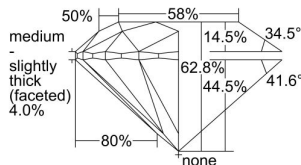

GIA®

FACSIMILE

GIA REPORT 6301206931

Verify this report at GIA.edu

GIA NATURAL DIAMOND DOSSIER®

August 14, 2018
GIA Report Number 6301206931
Shape and Cutting Style ..... Round Brilliant
Measurements ..... 4.72 - 4.76 x 2.98 mm

GRADING RESULTS

Carat Weight ..... 0.41 carat
Color Grade ..... G
Clarity Grade VVS2
Cut Grade ..... Excellent

ADDITIONAL GRADING INFORMATION

Polish ..... Excellent
Symmetry ..... Excellent
Fluorescence ..... Faint
Clarity Characteristics ..... Cloud, Pinpoint
Inscription(s): GIA 6301206931

PROPORTIONS

Profile to actual proportions

GRADING SCALES

GIA COLOR SCALE

COLORLESS	D
	E
	F
	G
	H
	I
	J
NEAR COLORLESS	K
	L
Faint	M
	N
	O
	P
Very Light	Q
	R
	S
	T
	U
	V
Light	W
	X
	Y
	Z

GIA CLARITY SCALE

FLAWLESS	VERY VERY SLIGHTLY INCLUDED	VVS₁	
			VVS₂
INTERNALLY FLAWLESS	VERY SLIGHTLY INCLUDED	VS₁	
		VS₂	
SLIGHTLY INCLUDED	SLIGHTLY INCLUDED	SI₁	
		SI₂	
INCLUDED	INCLUDED	I₁	
		I₂	
		I₃	

GIA CUT SCALE

EXCELLENT	VERY GOOD	GOOD	FAIR	POOR