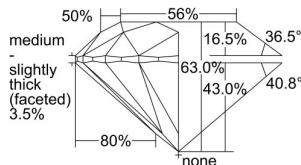

GIA®

FACSIMILE

GIA REPORT 6301079316

Verify this report at GIA.edu

GIA NATURAL DIAMOND DOSSIER®

August 03, 2018
GIA Report Number 6301079316
Shape and Cutting Style ..... Round Brilliant
Measurements ..... 5.03 - 5.06 x 3.18 mm

GRADING RESULTS

Carat Weight ..... 0.50 carat
Color Grade ..... D
Clarity Grade VS1
Cut Grade ..... Excellent

ADDITIONAL GRADING INFORMATION

Polish ..... Excellent
Symmetry ..... Excellent
Fluorescence ..... Faint
Clarity Characteristics..... Crystal, Indented Natural
Inscription(s): GIA 6301079316

PROPORTIONS

Profile to actual proportions

GRADING SCALES

GIA COLOR SCALE	GIA CLARITY SCALE	GIA CUT SCALE	
D	FLAWLESS	EXCELLENT	
E	INTERNALLY FLAWLESS		
F		VVS₁	VERY GOOD
G	VVS₂		
H	VS₁	GOOD	
I	VS₂		
J	SI₁	FAIR	
K	SI₂		
L	I₁	POOR	
M	I₂		
N	I₃		
O			
P			
Q			
R			
S			
T			
U			
V			
W			
X			
Y			
Z