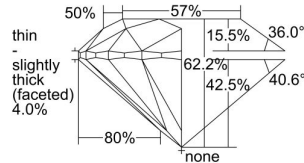

GIA®

FACSIMILE

GIA REPORT 6295967946

Verify this report at GIA.edu

GIA NATURAL DIAMOND DOSSIER®

July 26, 2018
GIA Report Number 6295967946
Shape and Cutting Style ..... Round Brilliant
Measurements ..... 5.02 - 5.06 x 3.14 mm

GRADING RESULTS

Carat Weight ..... 0.50 carat
Color Grade ..... D
Clarity Grade VS1
Cut Grade ..... Excellent

ADDITIONAL GRADING INFORMATION

Polish ..... Excellent
Symmetry ..... Very Good
Fluorescence ..... None
Clarity Characteristics ..... Indented Natural
Inscription(s): GIA 6295967946

PROPORTIONS

Profile to actual proportions

GRADING SCALES

GIA COLOR SCALE	GIA CLARITY SCALE	GIA CUT SCALE	
D	FLAWLESS	EXCELLENT	
E	INTERNALLY FLAWLESS		
F		VVS₁	VERY GOOD
G	VVS₂		
H	VS₁	GOOD	
I	VS₂		
J	SI₁	FAIR	
K	SI₂		
L	I₁	POOR	
M	I₂		
N	I₃		
O			
P			
Q			
R			
S			
T			
U			
V			
W			
X			
Y			
Z