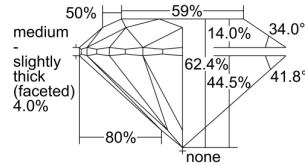

GIA®

FACSIMILE

GIA REPORT 6295935746

Verify this report at GIA.edu

GIA NATURAL DIAMOND DOSSIER®

July 28, 2018
GIA Report Number 6295935746
Shape and Cutting Style ..... Round Brilliant
Measurements ..... 5.17 - 5.19 x 3.23 mm

GRADING RESULTS

Carat Weight ..... 0.53 carat
Color Grade ..... D
Clarity Grade VS1
Cut Grade ..... Excellent

ADDITIONAL GRADING INFORMATION

Polish ..... Excellent
Symmetry ..... Excellent
Fluorescence ..... Strong Blue
Clarity Characteristics ..... Cloud, Pinpoint
Inscription(s): GIA 6295935746

PROPORTIONS

Profile to actual proportions

GRADING SCALES

GIA COLOR SCALE	GIA CLARITY SCALE	GIA CUT SCALE
COLOURLESS	FLAWLESS	EXCELLENT
D	INTERNALLY FLAWLESS	
E	VVS₁	VERY GOOD
F		
G	VVS₂	
H	VS₁	GOOD
I		
J	VS₂	
K	SI₁	FAIR
L		
M	SI₂	
N	I₁	POOR
O		
P	I₂	
Q	I₃	
R		
S		
T		
U		
V		
W		
X		
Y		
Z