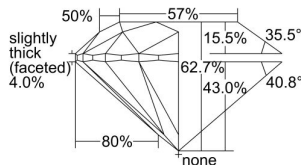

GIA®

FACSIMILE

GIA REPORT 6295902651

Verify this report at GIA.edu

GIA NATURAL DIAMOND DOSSIER®

July 20, 2018
GIA Report Number 6295902651
Shape and Cutting Style ..... Round Brilliant
Measurements ..... 5.09 - 5.13 x 3.21 mm

GRADING RESULTS

Carat Weight ..... 0.52 carat
Color Grade ..... D
Clarity Grade VS1
Cut Grade ..... Excellent

ADDITIONAL GRADING INFORMATION

Polish ..... Excellent
Symmetry ..... Excellent
Fluorescence ..... Faint
Clarity Characteristics..... Crystal, Cloud, Pinpoint
Inscription(s): GIA 6295902651

PROPORTIONS

Profile to actual proportions

GRADING SCALES

GIA COLOR SCALE	GIA CLARITY SCALE	GIA CUT SCALE	
COLOREDNESS D	FLAWLESS	EXCELLENT	
E	INTERNALLY FLAWLESS		
F		VVS₁	VERY GOOD
G	VVS₂		
H	VS₁	GOOD	
I	VS₂		
J	SI₁	FAIR	
K	SI₂		
L	I₁	POOR	
M	I₂		
N	I₃		
O			
P			
Q			
R			
S			
T			
U			
V			
W			
X			
Y			
Z